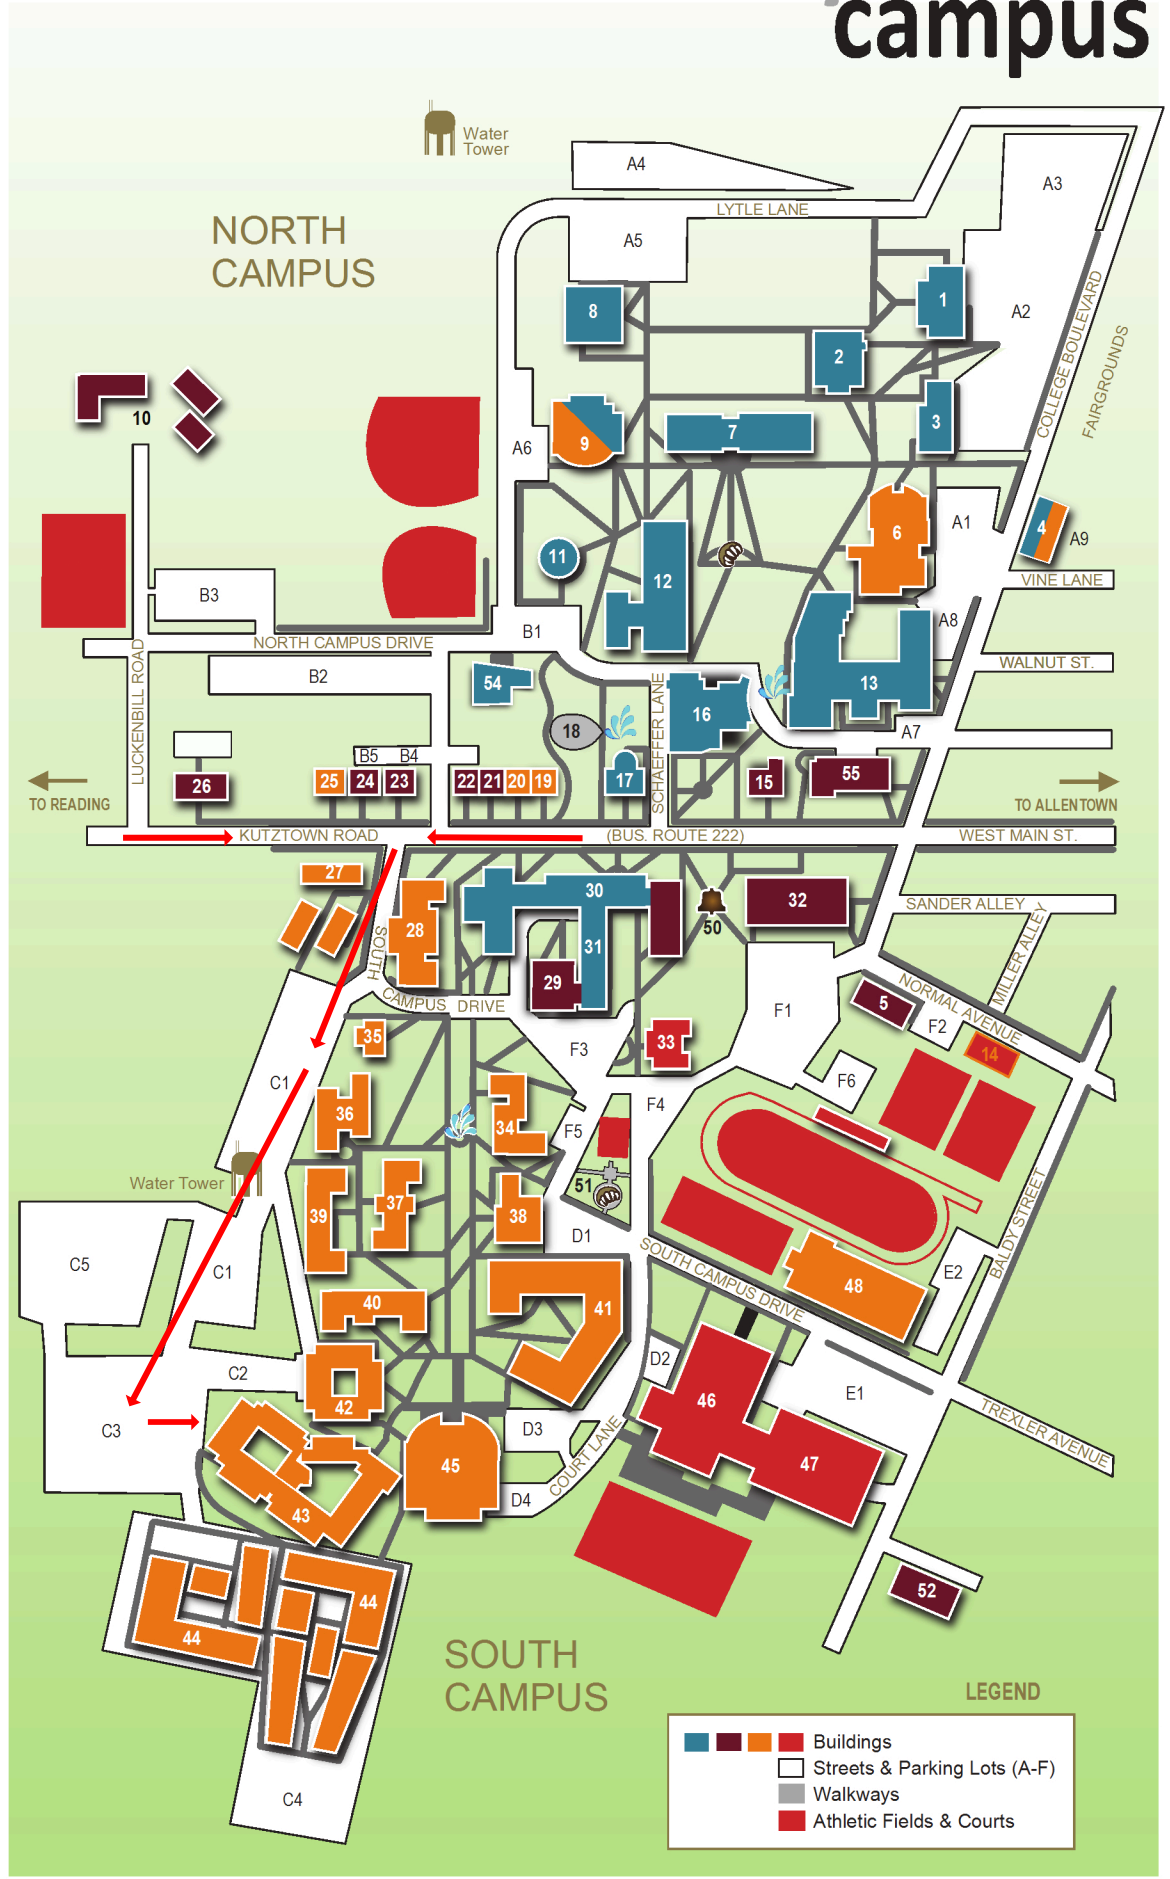

Kutztown University campus

NORTH CAMPUS

- Academic Forum (Food Court) 9
- Alumni Plaza 18
- Beekey Education Center 1
- Boehm Science Center 12
- Boxwood House 20
- deFrancesco Building 2
- DeLight E. Breidegam Building 26
- Graduate Center 17
- Grim Family Homestead 22
- Grim Science Building (Observatory, Planetarium) 11
- Hawkinson Welcome Center (Undergraduate Admissions, campus tours) 55
- Honors Hall 4
- Human Resources Center 24
- Lutheran Center 25
- Lytle Hall 8
- McFarland Student Union (Campus Store, Cub Café) 6
- Pennsylvania German Cultural Heritage Center 10
- President's House 15
- Rickenbach Learning Center 3
- Rohrbach Library 7
- St. Christopher Catholic Newman Center 19
- Schaeffer Auditorium 16
- Schock Education House 23
- Sharadin Arts Building (Miller Gallery) 13
- Wells-Rapp Center 54
- Wiesenberger Alumni Center 21

SOUTH CAMPUS

- Andre Reed Stadium 49
- Beck Hall (Health & Wellness Center) 34
- Berks Hall 37
- Bonner Hall 42
- College Hill Memorial Grove 50
- Deatrick Hall 38
- Dixon Hall (Marketplace) 41
- Facilities Complex 52
- Georgian Room of Old Main 31
- Golden Bear Plaza 51
- Golden Bear Village South 44
- Golden Bear Village West 27
- Johnson Hall 40
- Keith Haring Fitness Court 14
- Kemp Building (Transfer Admissions) 5
- Keystone Field 53
- Keystone Hall 46
- Lehigh Hall 39
- Multicultural Center 35
- Old Main (Housing / Dining, Graduate & International Admissions) 30
- O'Pake Fieldhouse 47
- Public Safety & Police Services 29
- Risley Hall 33
- Rothermel Hall 28
- Schuylkill Hall 36
- South Dining Hall 45
- Stratton Administration Center 32
- Student Recreation Center 48
- University Place 43

■ ACADEMIC
 ■ ADMINISTRATION
 ■ STUDENT LIFE
 ■ ATHLETICS